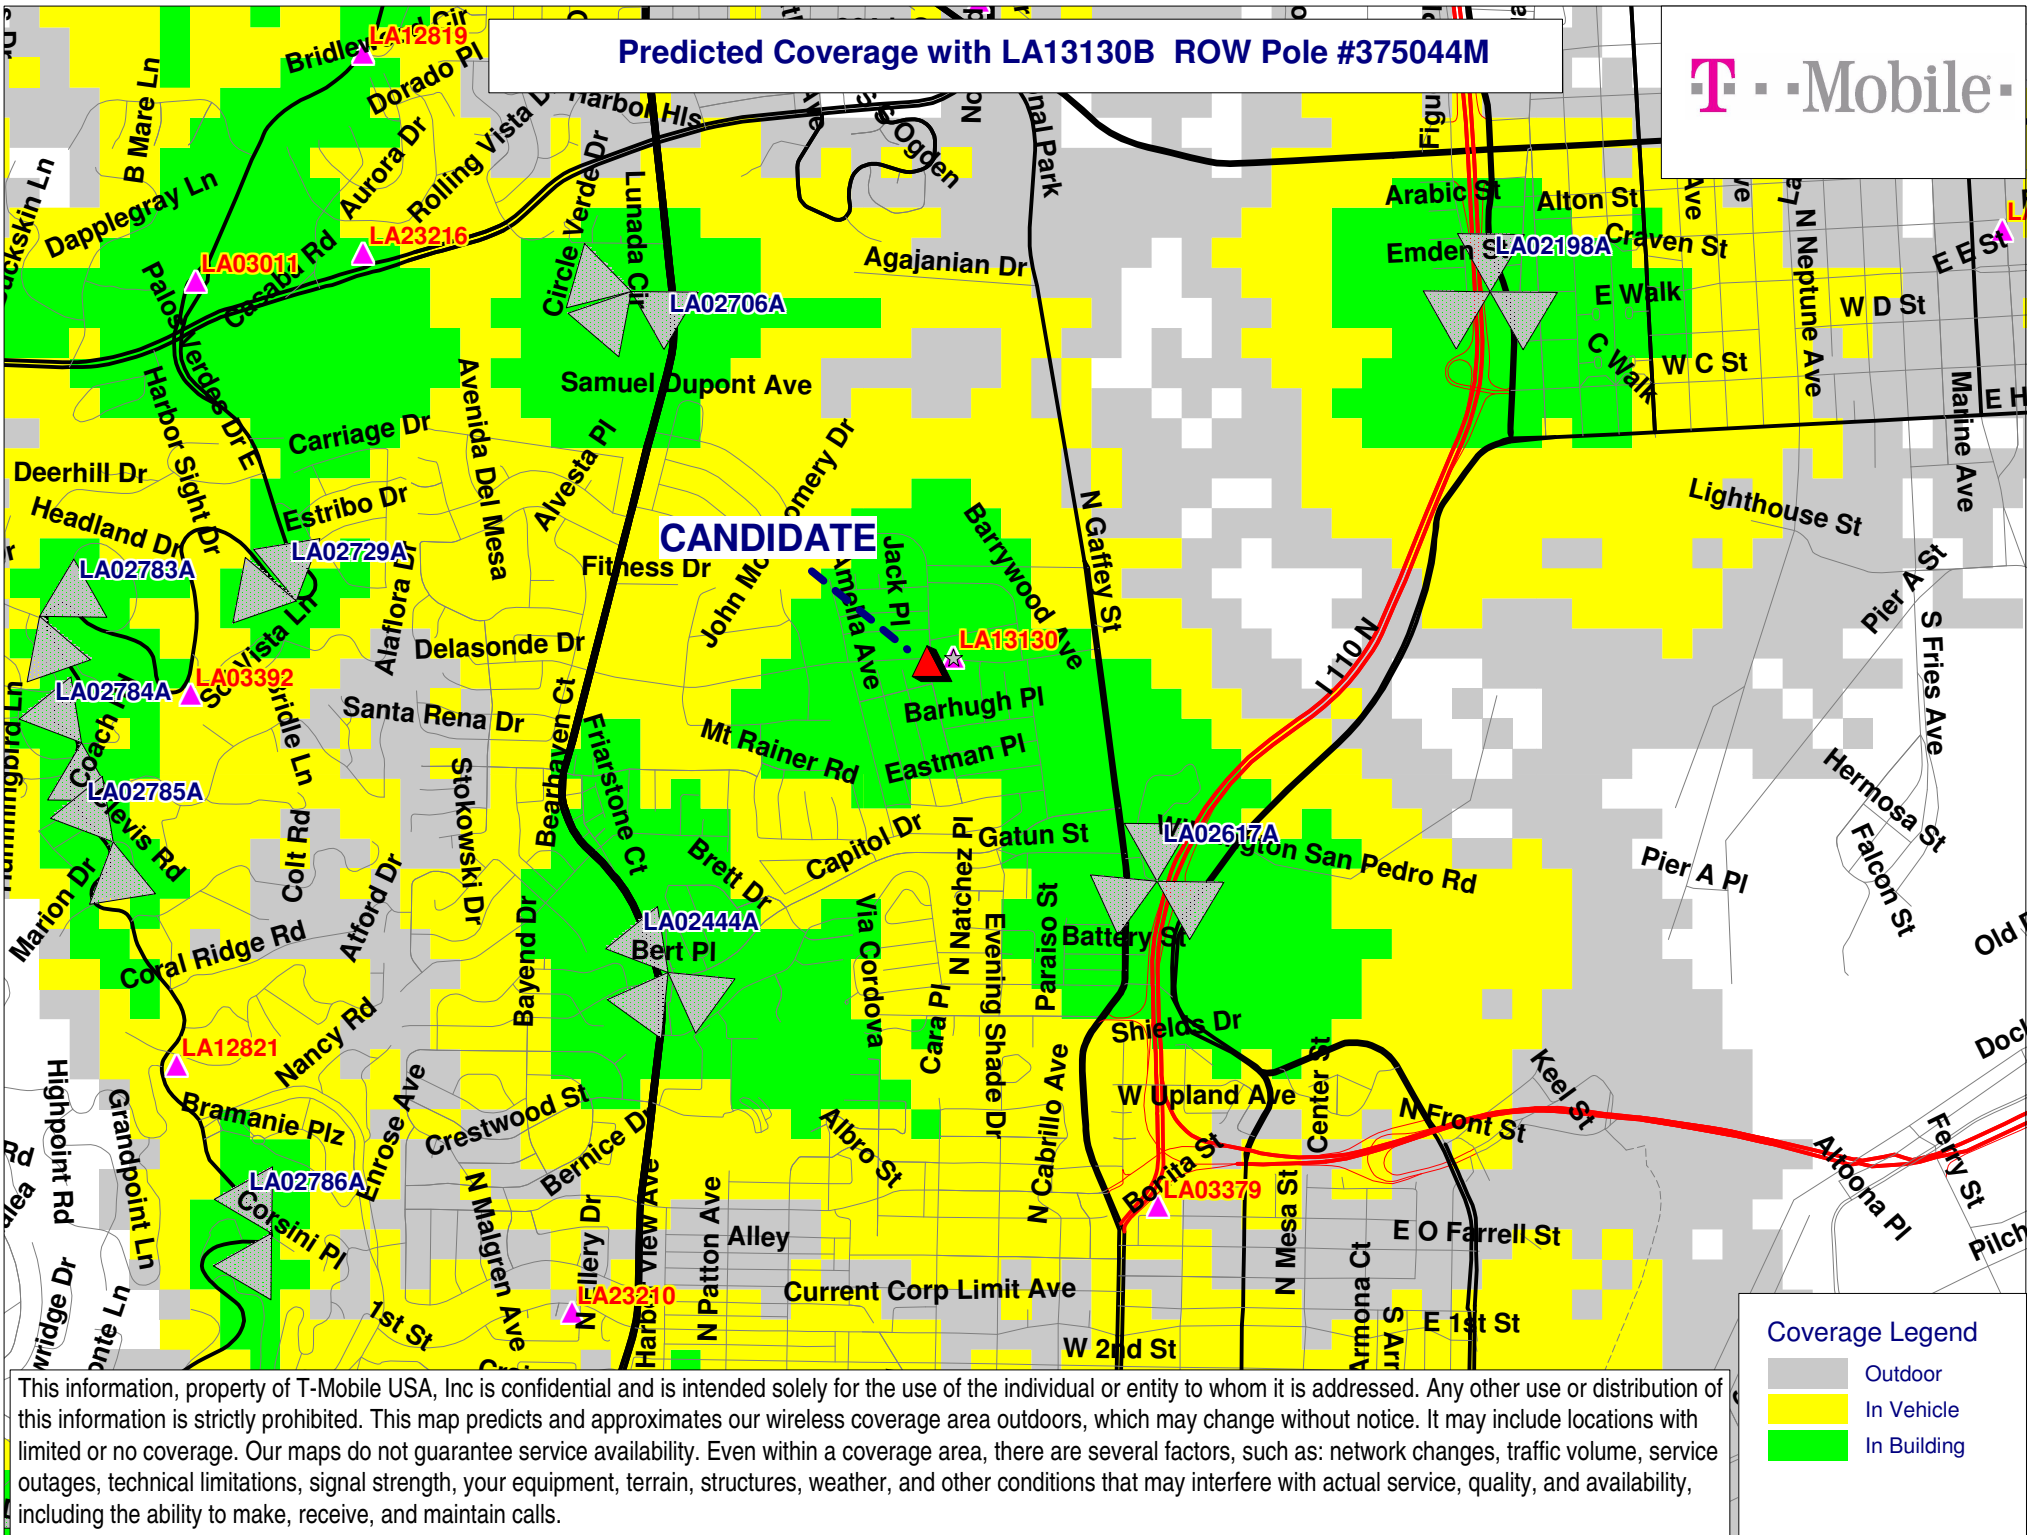

Current Coverage without LA13130B ROW Pole #375044M

This information, property of T-Mobile USA, Inc is confidential and is intended solely for the use of the individual or entity to whom it is addressed. Any other use or distribution of this information is strictly prohibited. This map predicts and approximates our wireless coverage area outdoors, which may change without notice. It may include locations with limited or no coverage. Our maps do not guarantee service availability. Even within a coverage area, there are several factors, such as: network changes, traffic volume, service outages, technical limitations, signal strength, your equipment, terrain, structures, weather, and other conditions that may interfere with actual service, quality, and availability, including the ability to make, receive, and maintain calls.

Coverage Legend	
	Outdoor
	In Vehicle
	In Building

Predicted Coverage with LA13130B ROW Pole #375044M

This information, property of T-Mobile USA, Inc is confidential and is intended solely for the use of the individual or entity to whom it is addressed. Any other use or distribution of this information is strictly prohibited. This map predicts and approximates our wireless coverage area outdoors, which may change without notice. It may include locations with limited or no coverage. Our maps do not guarantee service availability. Even within a coverage area, there are several factors, such as: network changes, traffic volume, service outages, technical limitations, signal strength, your equipment, terrain, structures, weather, and other conditions that may interfere with actual service, quality, and availability, including the ability to make, receive, and maintain calls.