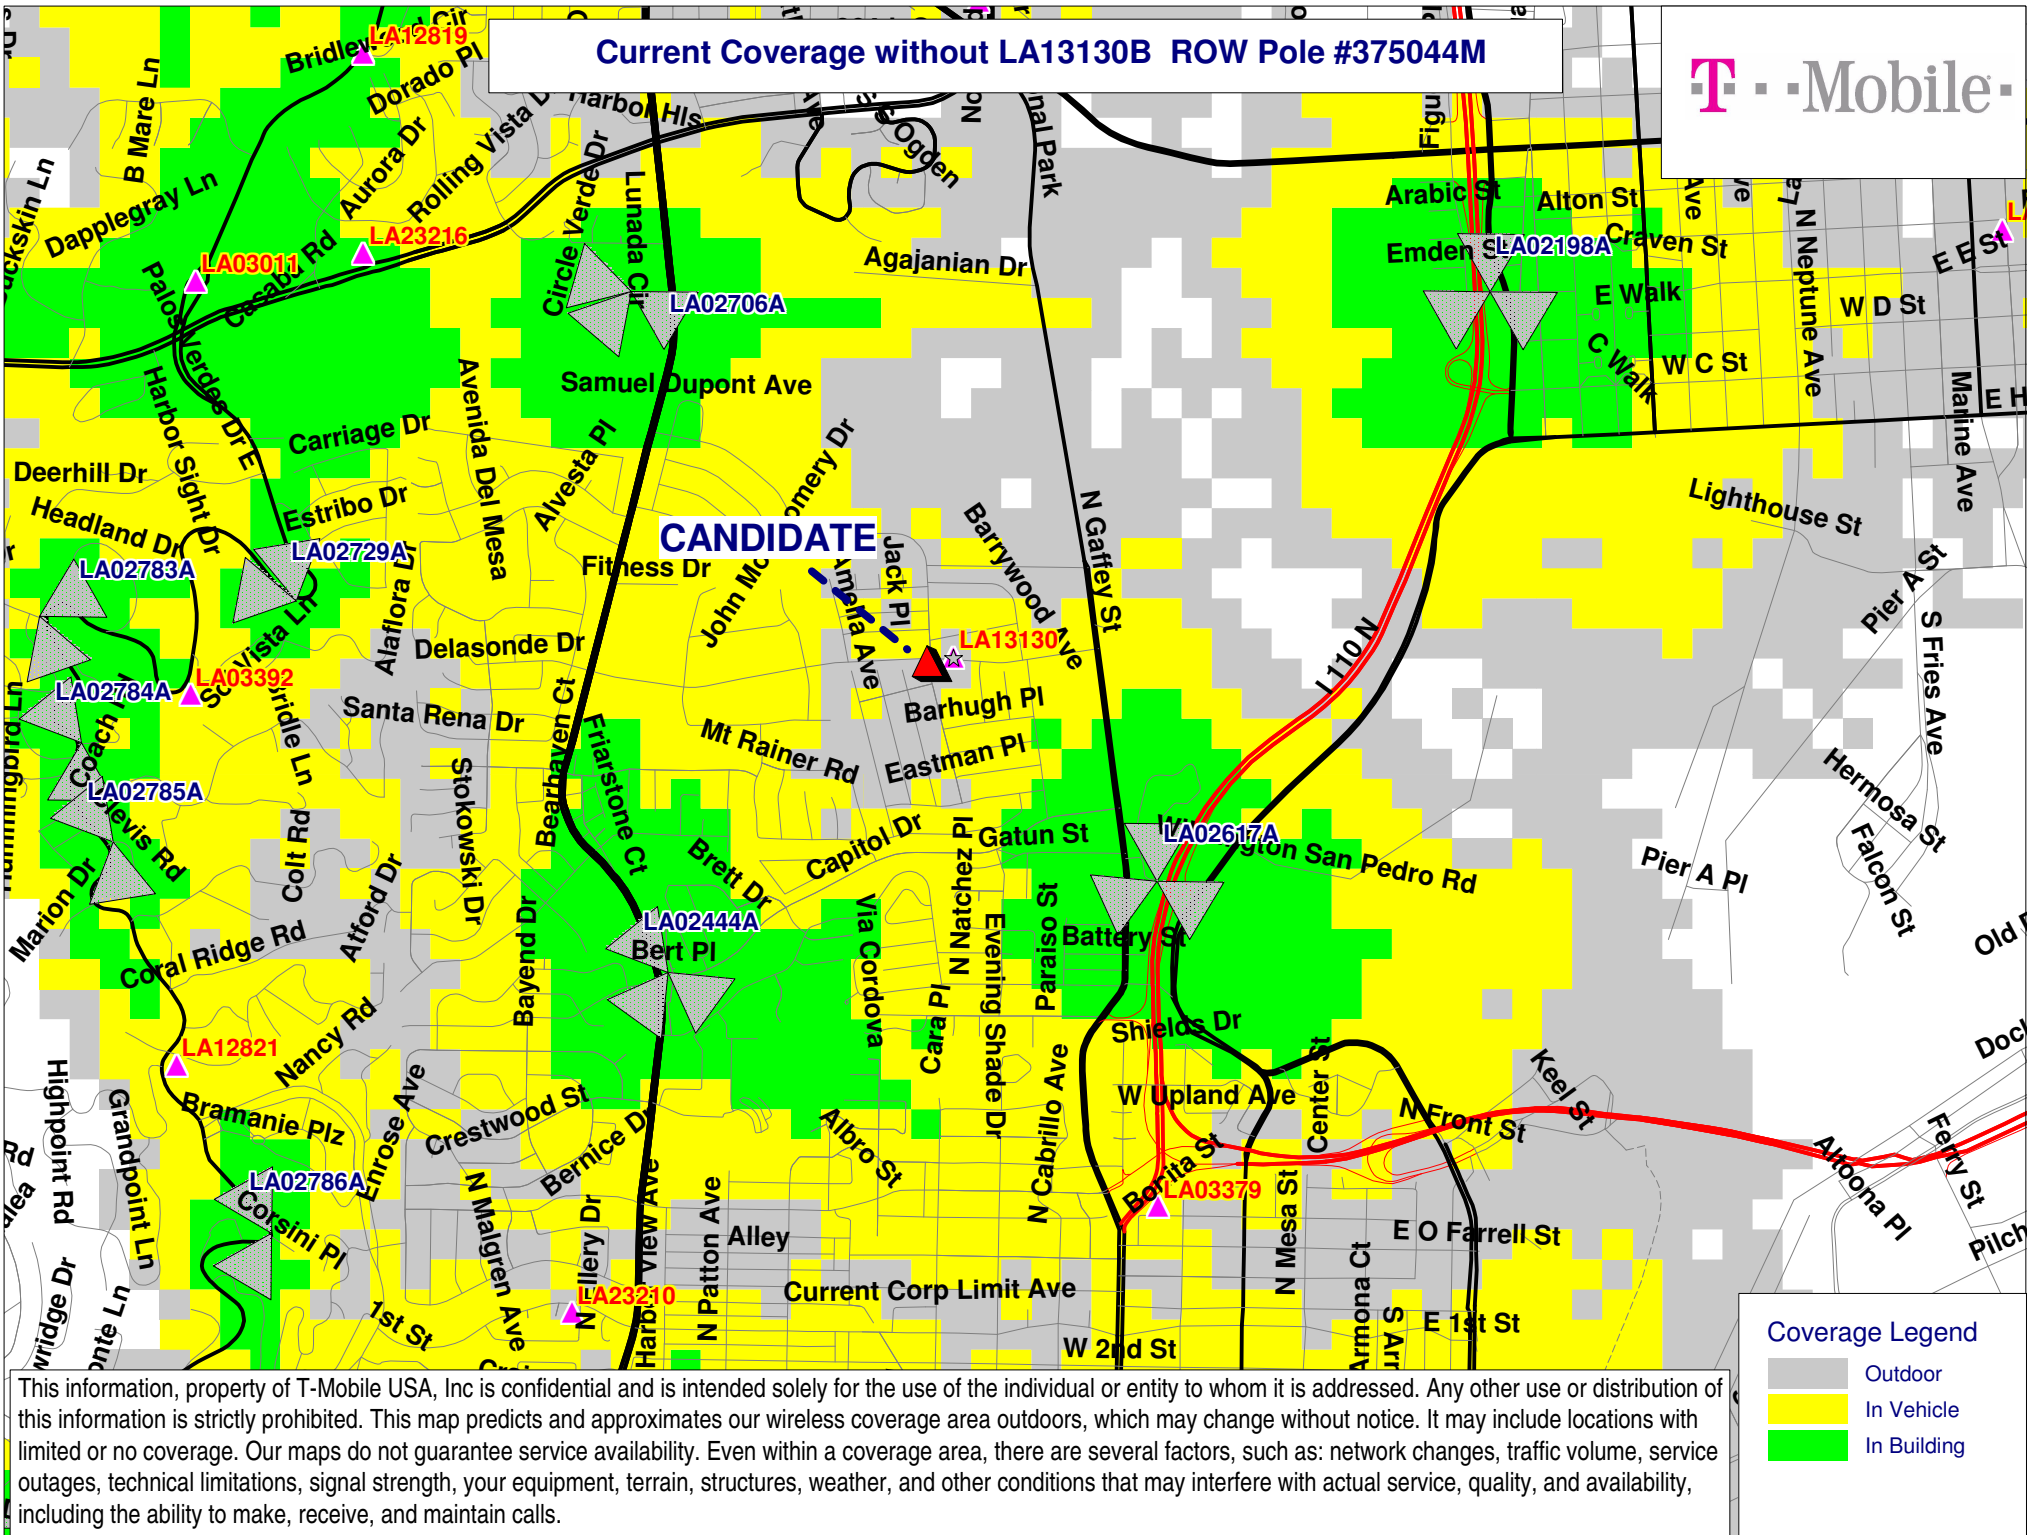

Current Coverage without LA13130B ROW Pole #375044M

This information, property of T-Mobile USA, Inc is confidential and is intended solely for the use of the individual or entity to whom it is addressed. Any other use or distribution of this information is strictly prohibited. This map predicts and approximates our wireless coverage area outdoors, which may change without notice. It may include locations with limited or no coverage. Our maps do not guarantee service availability. Even within a coverage area, there are several factors, such as: network changes, traffic volume, service outages, technical limitations, signal strength, your equipment, terrain, structures, weather, and other conditions that may interfere with actual service, quality, and availability, including the ability to make, receive, and maintain calls.

Coverage Legend	
	Outdoor
	In Vehicle
	In Building

Predicted Coverage with LA13130B ROW Pole #375044M

This information, property of T-Mobile USA, Inc is confidential and is intended solely for the use of the individual or entity to whom it is addressed. Any other use or distribution of this information is strictly prohibited. This map predicts and approximates our wireless coverage area outdoors, which may change without notice. It may include locations with limited or no coverage. Our maps do not guarantee service availability. Even within a coverage area, there are several factors, such as: network changes, traffic volume, service outages, technical limitations, signal strength, your equipment, terrain, structures, weather, and other conditions that may interfere with actual service, quality, and availability, including the ability to make, receive, and maintain calls.

Coverage Legend

- Outdoor
- In Vehicle
- In Building